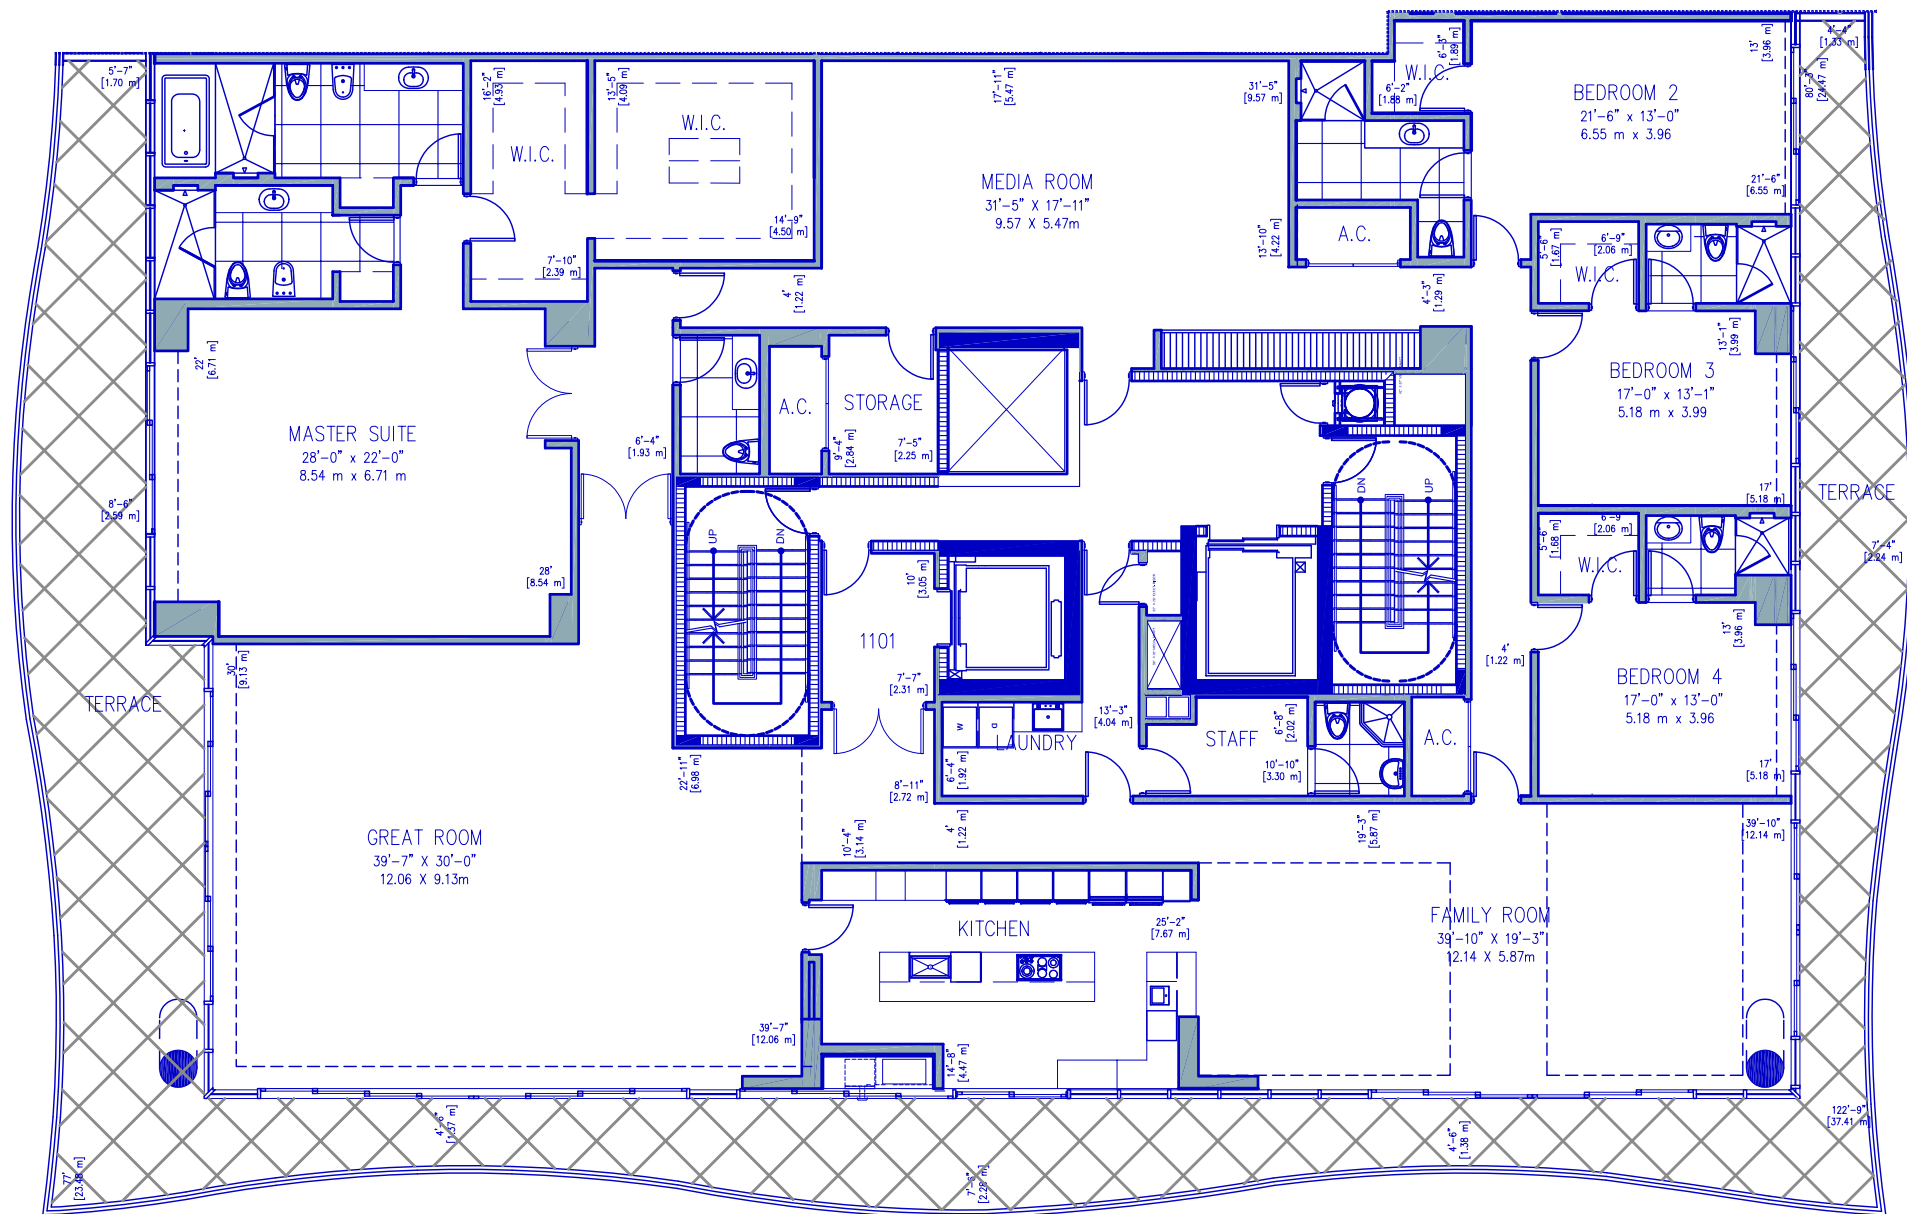

1101

RESIDENCE

ocean

ocean

RESIDENCE	6,726.00 sq. ft.	624.85 sq. mt.
TERRACE	1,885.00 sq. ft.	175.12 sq. mt.
Total:	8,611.00 sq. ft.	799.97 sq. mt.

CHÂTEAU
OCEAN RESIDENCES